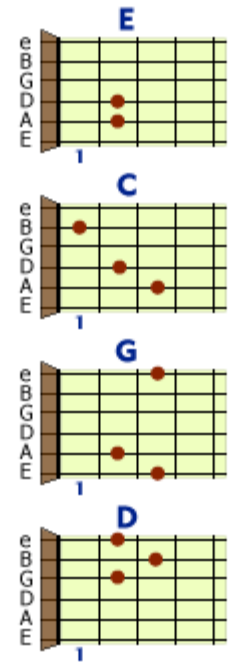

The Cranberries - Zombi

Em C G D
Em C G D x2 ↑

Em	C	G	D	Em
e	-7/8-5/7-3/5-	-2/3\2-----		
B	-----	-----	3--3--0-	
G	-----	-----	-----	
D	-----	-----	-----	
A	-----	-----	-----	
E	-----	-----	-----	

Em C
Another head hangs lowly
G D
Child is slowly taken
Em C
And the violence caused such silence
G D
who are we mistaken

Em
But you see it's not me,
C
It's not my family

G D
In your head, in your head they are fighting
Em
with their tanks and their bombs
C
And their bombs and their guns
G
In your head
D
In your head they are cryiin'

Notas: